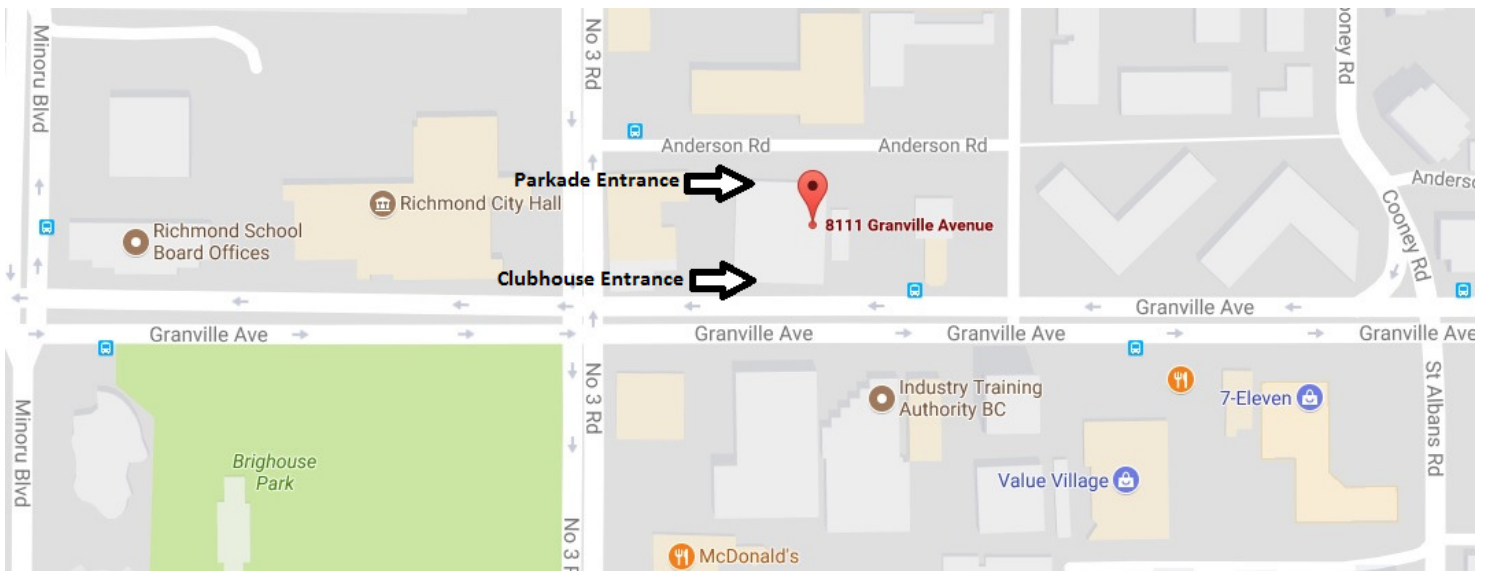

Pathways Clubhouse is Moving!

Please note our new address is:

315—8111 Granville Avenue, Richmond, B.C., V6Y 1P5
(3rd & 4th floors)

We will be closed from

Saturday, August 26 to Sunday, September 10 (inclusive),
reopening on Monday, September 11 at our new location.

Visitor & member parking is available on the 1st floor of parkade at
8080 Anderson Road. Stalls # 2 & 5-13 only.

For further information, please contact Pathways Clubhouse at 604-276-8834.